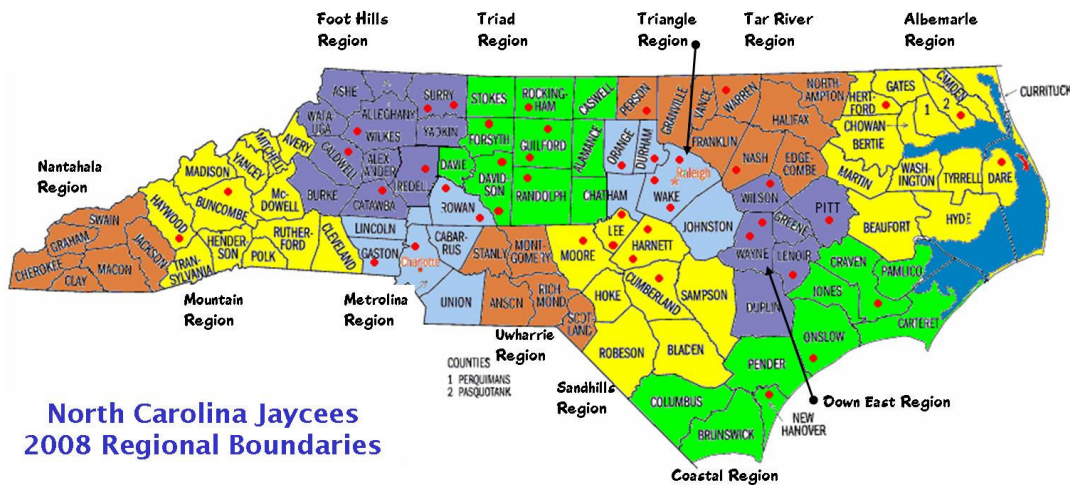

# North Carolina Jaycee Regions

## Sandhills Region (6)

Central Carolina Jaycees  
Crede et Vincent Jaycees  
Fayetteville Jaycees  
Greater Dunn Jaycees  
Moore County Jaycees  
Sanford Jaycees

## Albemarle Region (3)

Ahoskie Jaycees  
Dare County Jaycees  
Elizabeth City Jaycees

## Coastal Region (3)

Craven County Jaycees  
Jacksonville Jaycees  
Wilmington Jaycees